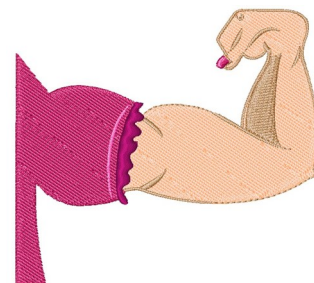

Name: Lady Muscles

SKU: WD02-JLA008987A

Brand: Windmill Designs

Unique Colors: 13 (5 color Stops)

Unique Colors

| | Color Name (Color Code) | Manufacturer - Type |
|--|--|-----------------------------|
|  | Super White (1001) [No Color Selected] | madeira - rayon |
|  | Dusty Lilac (1263) [No Color Selected] | madeira - rayon |
|  | Crocus (286) | Exquisite - Polyester 1000m |