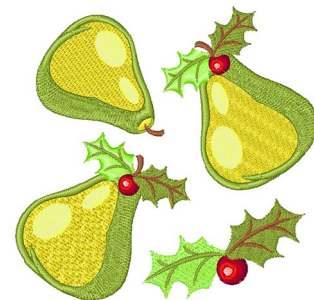

Name: Holly & Pears

SKU: WD02-JLA008982A

Brand: Windmill Designs

Unique Colors: 13 (8 color Stops)

Unique Colors

	Color Name (Color Code)	Manufacturer - Type
	Super White (1001) [No Color Selected]	madeira - rayon
	Dusty Lilac (1263) [No Color Selected]	madeira - rayon
	Crocus (286)	Exquisite - Polyester 1000m

Complete Color Sequence

#		Color Name (Color Code)	Manufacturer - Type
1		Super White (1001) [No Color Selected]	madeira - rayon
2		Super White (1001) [No Color Selected]	madeira - rayon
3		Crocus (286)	Exquisite - Polyester 1000m