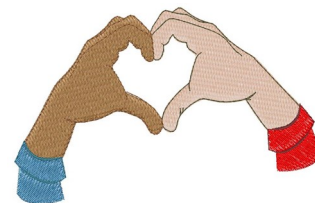

Name: Heart Of Hands Machine Embroidery Design

SKU: WD02-JLA008978A

Brand: Windmill Designs

Unique Colors: 13 (8 color Stops)

Unique Colors

	Color Name (Color Code)	Manufacturer - Type
	Super White (1001) [No Color Selected]	madeira - rayon
	Dusty Lilac (1263) [No Color Selected]	madeira - rayon
	Crocus (286)	Exquisite - Polyester 1000m