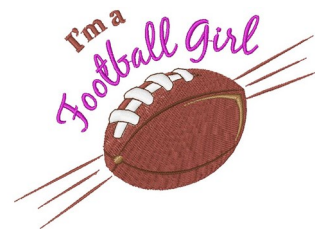

Name: Im A Football Girl Machine Embroidery Design

SKU: WD02-JLA008974D

Brand: Windmill Designs

Unique Colors: 13 (6 color Stops)

Unique Colors

	Color Name (Color Code)	Manufacturer - Type
	Super White (1001) [No Color Selected]	madeira - rayon
	Dusty Lilac (1263) [No Color Selected]	madeira - rayon
	Crocus (286)	Exquisite - Polyester 1000m