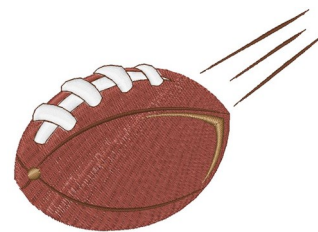

Name: Football Machine Embroidery Design

SKU: WD02-JLA008974A

Brand: Windmill Designs

Unique Colors: 13 (4 color Stops)

Unique Colors

	Color Name (Color Code)	Manufacturer - Type
	Super White (1001) [No Color Selected]	madeira - rayon
	Dusty Lilac (1263) [No Color Selected]	madeira - rayon
	Crocus (286)	Exquisite - Polyester 1000m