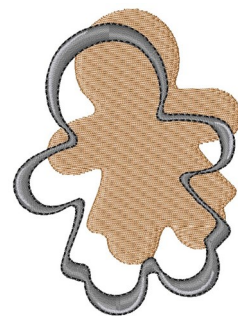

**Name:** Gingerbread Cookie Cutter Machine  
Embroidery Design

**SKU:** WD02-JLA008969A

**Brand:** Windmill Designs

**Unique Colors:** 13 (4 color Stops)

## Unique Colors

|  | <b>Color Name (Color Code)</b>         | <b>Manufacturer - Type</b>  |
|--|--|-----------------------------|
|  | Super White (1001) [No Color Selected] | madeira - rayon             |
|  | Dusty Lilac (1263) [No Color Selected] | madeira - rayon             |
|  | Crocus (286)                           | Exquisite - Polyester 1000m |

# Complete Color Sequence

| # |   | Color Name (Color Code)                | Manufacturer - Type            |
|---|---|--|--------------------------------|
| 1 |  | Super White (1001) [No Color Selected] | madeira - rayon                |
| 2 |  | Super White (1001) [No Color Selected] | madeira - rayon                |
| 3 |  | Crocus (286)                           | Exquisite - Polyester<br>1000m |