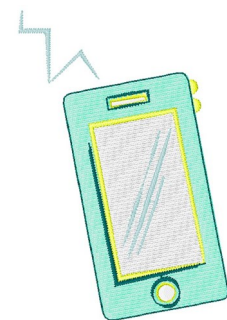

**Name:** Cell Phone Machine Embroidery Design

**SKU:** WD02-JLA008963B

**Brand:** Windmill Designs

**Unique Colors:** 13 (6 color Stops)