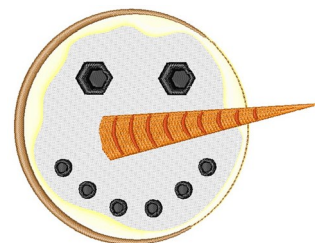

Name: Snowman Cookie

SKU: WD02-JLA008943A

Brand: Windmill Designs

Unique Colors: 13 (7 color Stops)

Unique Colors

	Color Name (Color Code)	Manufacturer - Type
	Super White (1001) [No Color Selected]	madeira - rayon
	Dusty Lilac (1263) [No Color Selected]	madeira - rayon
	Crocus (286)	Exquisite - Polyester 1000m

Complete Color Sequence

#		Color Name (Color Code)	Manufacturer - Type
1		Super White (1001) [No Color Selected]	madeira - rayon
2		Super White (1001) [No Color Selected]	madeira - rayon
3		Crocus (286)	Exquisite - Polyester 1000m