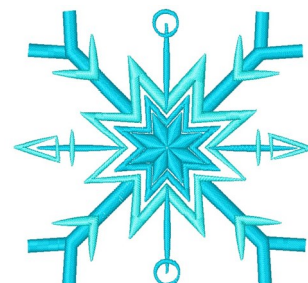

Name: Snowflake Machine Embroidery Design

SKU: WD02-JLA008942B

Brand: Windmill Designs

Unique Colors: 13 (4 color Stops)

Unique Colors

	Color Name (Color Code)	Manufacturer - Type
	Super White (1001) [No Color Selected]	madeira - rayon
	Dusty Lilac (1263) [No Color Selected]	madeira - rayon
	Crocus (286)	Exquisite - Polyester 1000m

Complete Color Sequence

#		Color Name (Color Code)	Manufacturer - Type
1		Super White (1001) [No Color Selected]	madeira - rayon
2		Super White (1001) [No Color Selected]	madeira - rayon
3		Crocus (286)	Exquisite - Polyester 1000m