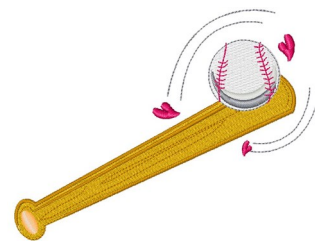

Name: Love Baseball Machine Embroidery Design

SKU: WD02-JLA008941A

Brand: Windmill Designs

Unique Colors: 13 (7 color Stops)

Unique Colors

	Color Name (Color Code)	Manufacturer - Type
	Super White (1001) [No Color Selected]	madeira - rayon
	Dusty Lilac (1263) [No Color Selected]	madeira - rayon
	Crocus (286)	Exquisite - Polyester 1000m

Complete Color Sequence

#		Color Name (Color Code)	Manufacturer - Type
1		Super White (1001) [No Color Selected]	madeira - rayon
2		Super White (1001) [No Color Selected]	madeira - rayon
3		Crocus (286)	Exquisite - Polyester 1000m