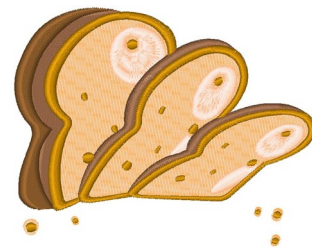

Name: Sliced Bread Machine Embroidery Design

SKU: WD02-JLA008940A

Brand: Windmill Designs

Unique Colors: 13 (5 color Stops)

Unique Colors

	Color Name (Color Code)	Manufacturer - Type
	Super White (1001) [No Color Selected]	madeira - rayon
	Dusty Lilac (1263) [No Color Selected]	madeira - rayon
	Crocus (286)	Exquisite - Polyester 1000m

Complete Color Sequence

#		Color Name (Color Code)	Manufacturer - Type
1		Super White (1001) [No Color Selected]	madeira - rayon
2		Super White (1001) [No Color Selected]	madeira - rayon
3		Crocus (286)	Exquisite - Polyester 1000m