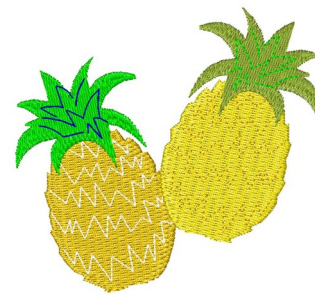

Name: Sweet Pineapples Machine Embroidery Design

SKU: WD02-JLA008932A

Brand: Windmill Designs

Unique Colors: 13 (7 color Stops)

Unique Colors

	Color Name (Color Code)	Manufacturer - Type
	Super White (1001) [No Color Selected]	madeira - rayon
	Dusty Lilac (1263) [No Color Selected]	madeira - rayon
	Crocus (286)	Exquisite - Polyester 1000m

Complete Color Sequence

#		Color Name (Color Code)	Manufacturer - Type
1		Super White (1001) [No Color Selected]	madeira - rayon
2		Super White (1001) [No Color Selected]	madeira - rayon
3		Crocus (286)	Exquisite - Polyester 1000m