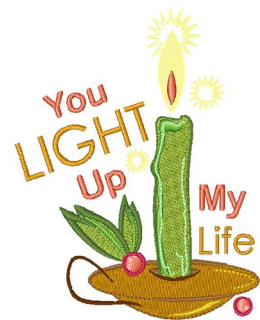

Name: Light Up My Life Machine Embroidery Design

SKU: WD02-JLA008922D

Brand: Windmill Designs

Unique Colors: 13 (16 color Stops)

Unique Colors

	Color Name (Color Code)	Manufacturer - Type
	Super White (1001) [No Color Selected]	madeira - rayon
	Dusty Lilac (1263) [No Color Selected]	madeira - rayon
	Crocus (286)	Exquisite - Polyester 1000m