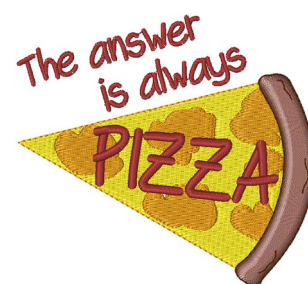

Name: Pizza Slice Machine Embroidery Design

SKU: WD02-JLA008912B

Brand: Windmill Designs

Unique Colors: 13 (5 color Stops)

Unique Colors

	Color Name (Color Code)	Manufacturer - Type
	Super White (1001) [No Color Selected]	madeira - rayon
	Dusty Lilac (1263) [No Color Selected]	madeira - rayon
	Crocus (286)	Exquisite - Polyester 1000m