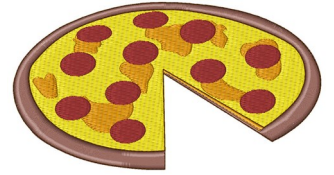

Name: Pepperoni Pizza

SKU: WD02-JLA008912A

Brand: Windmill Designs

Unique Colors: 13 (5 color Stops)

Unique Colors

	Color Name (Color Code)	Manufacturer - Type
	Super White (1001) [No Color Selected]	madeira - rayon
	Dusty Lilac (1263) [No Color Selected]	madeira - rayon
	Crocus (286)	Exquisite - Polyester 1000m

Complete Color Sequence

#		Color Name (Color Code)	Manufacturer - Type
1		Super White (1001) [No Color Selected]	madeira - rayon
2		Super White (1001) [No Color Selected]	madeira - rayon
3		Crocus (286)	Exquisite - Polyester 1000m