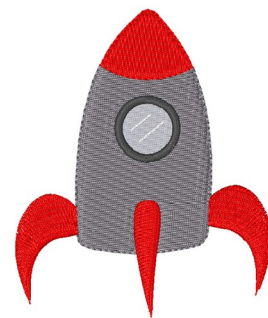

Name: Rocket Ship

SKU: WD02-JLA008902A

Brand: Windmill Designs

Unique Colors: 13 (5 color Stops)

Unique Colors

	Color Name (Color Code)	Manufacturer - Type
	Super White (1001) [No Color Selected]	madeira - rayon
	Dusty Lilac (1263) [No Color Selected]	madeira - rayon
	Crocus (286)	Exquisite - Polyester 1000m

Complete Color Sequence

#		Color Name (Color Code)	Manufacturer - Type
1		Super White (1001) [No Color Selected]	madeira - rayon
2		Super White (1001) [No Color Selected]	madeira - rayon
3		Crocus (286)	Exquisite - Polyester 1000m