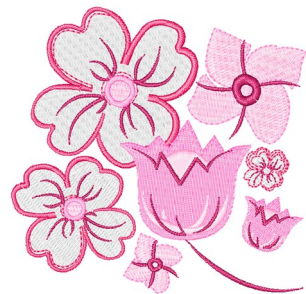

Name: Delicate Flowers

SKU: WD02-JLA008897A

Brand: Windmill Designs

Unique Colors: 13 (7 color Stops)

Unique Colors

	Color Name (Color Code)	Manufacturer - Type
	Super White (1001) [No Color Selected]	madeira - rayon
	Dusty Lilac (1263) [No Color Selected]	madeira - rayon
	Crocus (286)	Exquisite - Polyester 1000m

Complete Color Sequence

#		Color Name (Color Code)	Manufacturer - Type
1		Super White (1001) [No Color Selected]	madeira - rayon
2		Super White (1001) [No Color Selected]	madeira - rayon
3		Crocus (286)	Exquisite - Polyester 1000m