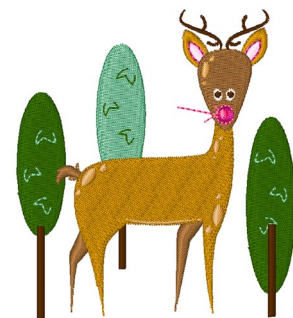

Name: Christmas Reindeer Machine Embroidery Design

SKU: WD02-JLA008895A

Brand: Windmill Designs

Unique Colors: 13 (14 color Stops)

Unique Colors

	Color Name (Color Code)	Manufacturer - Type
	Super White (1001) [No Color Selected]	madeira - rayon
	Dusty Lilac (1263) [No Color Selected]	madeira - rayon
	Crocus (286)	Exquisite - Polyester 1000m

Complete Color Sequence

#		Color Name (Color Code)	Manufacturer - Type
1		Super White (1001) [No Color Selected]	madeira - rayon
2		Super White (1001) [No Color Selected]	madeira - rayon
3		Crocus (286)	Exquisite - Polyester 1000m