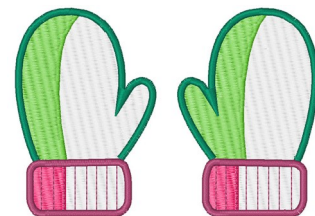

**Name:** Winter Mittens Machine Embroidery Design

**SKU:** WD02-JLA008881A

**Brand:** Windmill Designs

**Unique Colors:** 13 (6 color Stops)

## Unique Colors

	<b>Color Name (Color Code)</b>	<b>Manufacturer - Type</b>
	Super White (1001) [No Color Selected]	madeira - rayon
	Dusty Lilac (1263) [No Color Selected]	madeira - rayon
	Crocus (286)	Exquisite - Polyester 1000m

# Complete Color Sequence

#		Color Name (Color Code)	Manufacturer - Type
1		Super White (1001) [No Color Selected]	madeira - rayon
2		Super White (1001) [No Color Selected]	madeira - rayon
3		Crocus (286)	Exquisite - Polyester 1000m