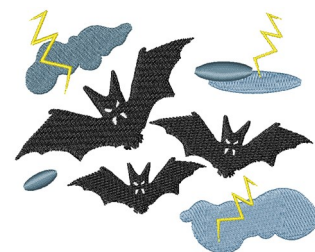

Name: Halloween Bats Machine Embroidery Design

SKU: WD02-JLA008865A

Brand: Windmill Designs

Unique Colors: 13 (5 color Stops)

Unique Colors

	Color Name (Color Code)	Manufacturer - Type
	Super White (1001) [No Color Selected]	madeira - rayon
	Dusty Lilac (1263) [No Color Selected]	madeira - rayon
	Crocus (286)	Exquisite - Polyester 1000m

Complete Color Sequence

#		Color Name (Color Code)	Manufacturer - Type
1		Super White (1001) [No Color Selected]	madeira - rayon
2		Super White (1001) [No Color Selected]	madeira - rayon
3		Crocus (286)	Exquisite - Polyester 1000m