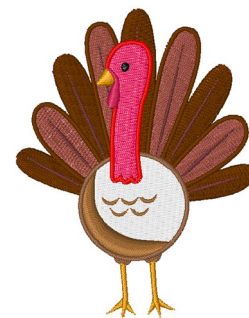

**Name:** Thanksgiving Turkey Machine  
Embroidery Design

**SKU:** WD02-JLA008859A

**Brand:** Windmill Designs

**Unique Colors:** 13 (11 color Stops)