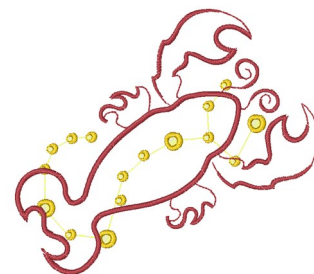

Name: Scorpio Outline Machine Embroidery Design

SKU: WD02-JLA008853A

Brand: Windmill Designs

Unique Colors: 13 (3 color Stops)

Unique Colors

	Color Name (Color Code)	Manufacturer - Type
	Super White (1001) [No Color Selected]	madeira - rayon
	Dusty Lilac (1263) [No Color Selected]	madeira - rayon
	Crocus (286)	Exquisite - Polyester 1000m

Complete Color Sequence

#		Color Name (Color Code)	Manufacturer - Type
1		Super White (1001) [No Color Selected]	madeira - rayon
2		Super White (1001) [No Color Selected]	madeira - rayon
3		Crocus (286)	Exquisite - Polyester 1000m