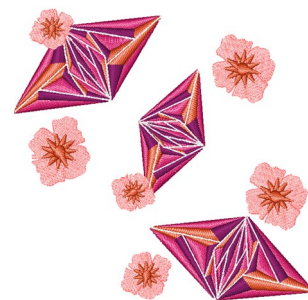

Name: Pink Diamonds

SKU: WD02-JLA008850A

Brand: Windmill Designs

Unique Colors: 13 (6 color Stops)

Unique Colors

	Color Name (Color Code)	Manufacturer - Type
	Super White (1001) [No Color Selected]	madeira - rayon
	Dusty Lilac (1263) [No Color Selected]	madeira - rayon
	Crocus (286)	Exquisite - Polyester 1000m

Complete Color Sequence

#		Color Name (Color Code)	Manufacturer - Type
1		Super White (1001) [No Color Selected]	madeira - rayon
2		Super White (1001) [No Color Selected]	madeira - rayon
3		Crocus (286)	Exquisite - Polyester 1000m