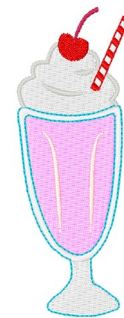

Name: Milkshake Machine Embroidery Design

SKU: WD02-JLA008843A

Brand: Windmill Designs

Unique Colors: 13 (7 color Stops)

Unique Colors

	Color Name (Color Code)	Manufacturer - Type
	Super White (1001) [No Color Selected]	madeira - rayon
	Dusty Lilac (1263) [No Color Selected]	madeira - rayon
	Crocus (286)	Exquisite - Polyester 1000m

Complete Color Sequence

#		Color Name (Color Code)	Manufacturer - Type
1		Super White (1001) [No Color Selected]	madeira - rayon
2		Super White (1001) [No Color Selected]	madeira - rayon
3		Crocus (286)	Exquisite - Polyester 1000m