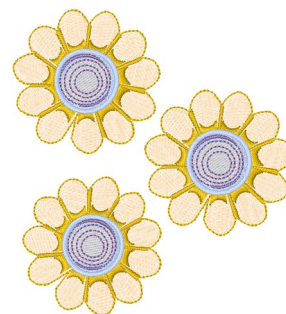

Name: Spring Daisies Machine Embroidery Design

SKU: WD02-JLA008838A

Brand: Windmill Designs

Unique Colors: 13 (5 color Stops)

Unique Colors

	Color Name (Color Code)	Manufacturer - Type
	Super White (1001) [No Color Selected]	madeira - rayon
	Dusty Lilac (1263) [No Color Selected]	madeira - rayon
	Crocus (286)	Exquisite - Polyester 1000m

Complete Color Sequence

#		Color Name (Color Code)	Manufacturer - Type
1		Super White (1001) [No Color Selected]	madeira - rayon
2		Super White (1001) [No Color Selected]	madeira - rayon
3		Crocus (286)	Exquisite - Polyester 1000m