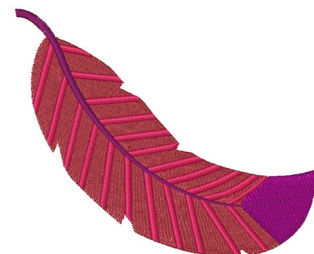

Name: Floating Feather Machine Embroidery Design

SKU: WD02-JLA008837A

Brand: Windmill Designs

Unique Colors: 13 (4 color Stops)

Unique Colors

	Color Name (Color Code)	Manufacturer - Type
	Super White (1001) [No Color Selected]	madeira - rayon
	Dusty Lilac (1263) [No Color Selected]	madeira - rayon
	Crocus (286)	Exquisite - Polyester 1000m

Complete Color Sequence

#		Color Name (Color Code)	Manufacturer - Type
1		Super White (1001) [No Color Selected]	madeira - rayon
2		Super White (1001) [No Color Selected]	madeira - rayon
3		Crocus (286)	Exquisite - Polyester 1000m