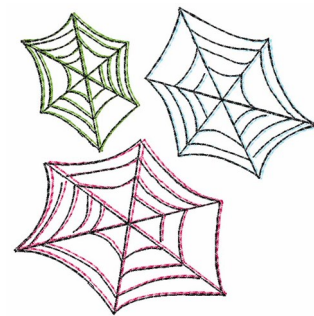

**Name:** Webs

**SKU:** WD02-JLA008827A

**Brand:** Windmill Designs

**Unique Colors:** 13 (4 color Stops)

## Unique Colors

	Color Name (Color Code)	Manufacturer - Type
	Super White (1001) [No Color Selected]	madeira - rayon
	Dusty Lilac (1263) [No Color Selected]	madeira - rayon
	Crocus (286)	Exquisite - Polyester 1000m

# Complete Color Sequence

#		Color Name (Color Code)	Manufacturer - Type
1		Super White (1001) [No Color Selected]	madeira - rayon
2		Super White (1001) [No Color Selected]	madeira - rayon
3		Crocus (286)	Exquisite - Polyester 1000m