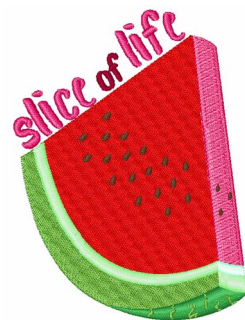

**Name:** Slice of Life

**SKU:** WD02-JLA008826C

**Brand:** Windmill Designs

**Unique Colors:** 13 (10 color Stops)

## Unique Colors

	<b>Color Name (Color Code)</b>	<b>Manufacturer - Type</b>
	Super White (1001) [No Color Selected]	madeira - rayon
	Dusty Lilac (1263) [No Color Selected]	madeira - rayon
	Crocus (286)	Exquisite - Polyester 1000m