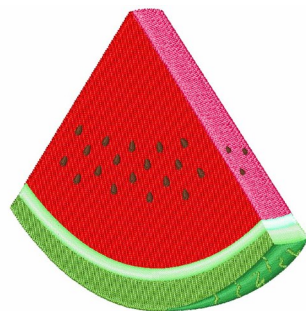

Name: Watermelon

SKU: WD02-JLA008826A

Brand: Windmill Designs

Unique Colors: 13 (8 color Stops)

Unique Colors

	Color Name (Color Code)	Manufacturer - Type
	Super White (1001) [No Color Selected]	madeira - rayon
	Dusty Lilac (1263) [No Color Selected]	madeira - rayon
	Crocus (286)	Exquisite - Polyester 1000m

Complete Color Sequence

#		Color Name (Color Code)	Manufacturer - Type
1		Super White (1001) [No Color Selected]	madeira - rayon
2		Super White (1001) [No Color Selected]	madeira - rayon
3		Crocus (286)	Exquisite - Polyester 1000m