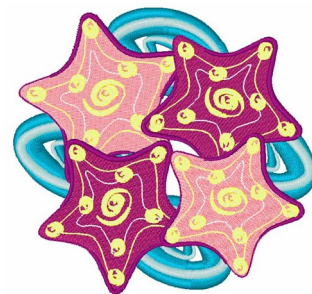

Name: Starfish Machine Embroidery Design

SKU: WD02-JLA008819A

Brand: Windmill Designs

Unique Colors: 13 (14 color Stops)

Unique Colors

	Color Name (Color Code)	Manufacturer - Type
	Super White (1001) [No Color Selected]	madeira - rayon
	Dusty Lilac (1263) [No Color Selected]	madeira - rayon
	Crocus (286)	Exquisite - Polyester 1000m

Complete Color Sequence

#		Color Name (Color Code)	Manufacturer - Type
1		Super White (1001) [No Color Selected]	madeira - rayon
2		Super White (1001) [No Color Selected]	madeira - rayon
3		Crocus (286)	Exquisite - Polyester 1000m