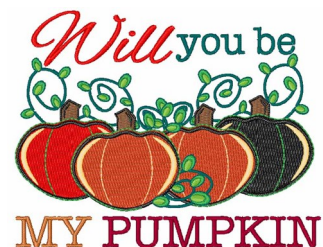

**Name:** Will You Be My Pumpkin

**SKU:** WD02-JLA008813D

**Brand:** Windmill Designs

**Unique Colors:** 13 (28 color Stops)