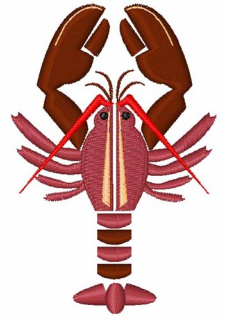

Name: Lobster

SKU: WD02-JLA008809B

Brand: Windmill Designs

Unique Colors: 13 (5 color Stops)

Unique Colors

	Color Name (Color Code)	Manufacturer - Type
	Super White (1001) [No Color Selected]	madeira - rayon
	Dusty Lilac (1263) [No Color Selected]	madeira - rayon
	Crocus (286)	Exquisite - Polyester 1000m

Complete Color Sequence

#		Color Name (Color Code)	Manufacturer - Type
1		Super White (1001) [No Color Selected]	madeira - rayon
2		Super White (1001) [No Color Selected]	madeira - rayon
3		Crocus (286)	Exquisite - Polyester 1000m