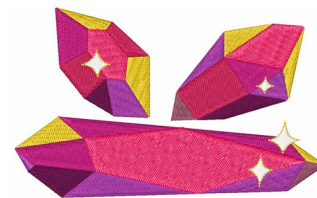

**Name:** Gem Machine Embroidery Design

**SKU:** WD02-JLA008800A

**Brand:** Windmill Designs

**Unique Colors:** 13 (16 color Stops)

## Unique Colors

	<b>Color Name (Color Code)</b>	<b>Manufacturer - Type</b>
	Super White (1001) [No Color Selected]	madeira - rayon
	Dusty Lilac (1263) [No Color Selected]	madeira - rayon
	Crocus (286)	Exquisite - Polyester 1000m

# Complete Color Sequence

#		Color Name (Color Code)	Manufacturer - Type
1		Super White (1001) [No Color Selected]	madeira - rayon
2		Super White (1001) [No Color Selected]	madeira - rayon
3		Crocus (286)	Exquisite - Polyester 1000m