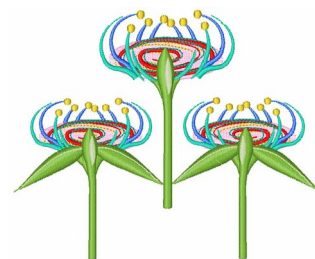

Name: Abstract Flowers Machine Embroidery Design

SKU: WD02-JLA008796A

Brand: Windmill Designs

Unique Colors: 13 (20 color Stops)

Unique Colors

	Color Name (Color Code)	Manufacturer - Type
	Super White (1001) [No Color Selected]	madeira - rayon
	Dusty Lilac (1263) [No Color Selected]	madeira - rayon
	Crocus (286)	Exquisite - Polyester 1000m

Complete Color Sequence

#		Color Name (Color Code)	Manufacturer - Type
1		Super White (1001) [No Color Selected]	madeira - rayon
2		Super White (1001) [No Color Selected]	madeira - rayon
3		Crocus (286)	Exquisite - Polyester 1000m