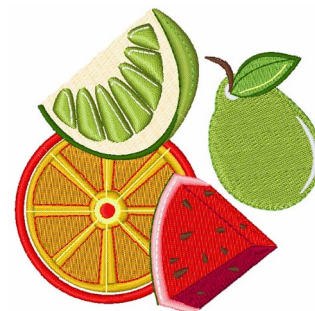

Name: Sliced Fruit Machine Embroidery Design

SKU: WD02-JLA008786A

Brand: Windmill Designs

Unique Colors: 13 (19 color Stops)

Unique Colors

	Color Name (Color Code)	Manufacturer - Type
	Super White (1001) [No Color Selected]	madeira - rayon
	Dusty Lilac (1263) [No Color Selected]	madeira - rayon
	Crocus (286)	Exquisite - Polyester 1000m