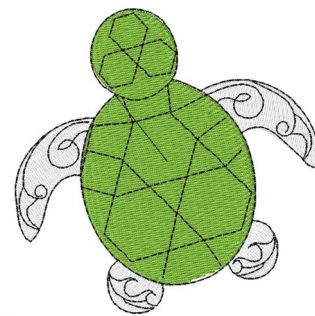

Name: Swirly Turtle

SKU: WD02-JLA008780A

Brand: Windmill Designs

Unique Colors: 13 (3 color Stops)

Unique Colors

	Color Name (Color Code)	Manufacturer - Type
	Super White (1001) [No Color Selected]	madeira - rayon
	Dusty Lilac (1263) [No Color Selected]	madeira - rayon
	Crocus (286)	Exquisite - Polyester 1000m