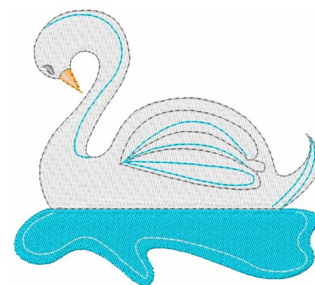

Name: Swimming Swan

SKU: WD02-JLA008779A

Brand: Windmill Designs

Unique Colors: 13 (7 color Stops)

Unique Colors

	Color Name (Color Code)	Manufacturer - Type
	Super White (1001) [No Color Selected]	madeira - rayon
	Dusty Lilac (1263) [No Color Selected]	madeira - rayon
	Crocus (286)	Exquisite - Polyester 1000m

Complete Color Sequence

#		Color Name (Color Code)	Manufacturer - Type
1		Super White (1001) [No Color Selected]	madeira - rayon
2		Super White (1001) [No Color Selected]	madeira - rayon
3		Crocus (286)	Exquisite - Polyester 1000m