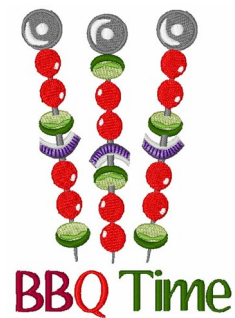

Name: BBQ Time Machine Embroidery Design

SKU: WD02-JLA008778B

Brand: Windmill Designs

Unique Colors: 13 (13 color Stops)

Unique Colors

	Color Name (Color Code)	Manufacturer - Type
	Super White (1001) [No Color Selected]	madeira - rayon
	Dusty Lilac (1263) [No Color Selected]	madeira - rayon
	Crocus (286)	Exquisite - Polyester 1000m

Complete Color Sequence

#		Color Name (Color Code)	Manufacturer - Type
1		Super White (1001) [No Color Selected]	madeira - rayon
2		Super White (1001) [No Color Selected]	madeira - rayon
3		Crocus (286)	Exquisite - Polyester 1000m