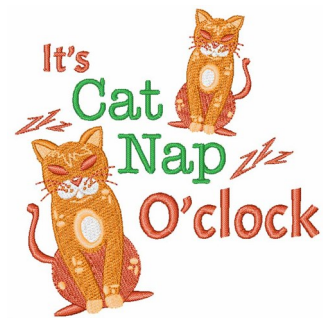

Name: Its Cat Nap O'Clock Machine Embroidery Design

SKU: WD02-JLA008777D

Brand: Windmill Designs

Unique Colors: 13 (17 color Stops)

Unique Colors

	Color Name (Color Code)	Manufacturer - Type
	Super White (1001) [No Color Selected]	madeira - rayon
	Dusty Lilac (1263) [No Color Selected]	madeira - rayon
	Crocus (286)	Exquisite - Polyester 1000m