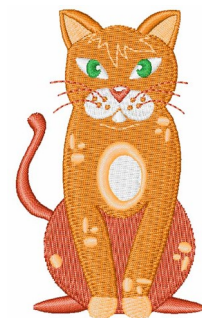

Name: Orange Cat Machine Embroidery Design

SKU: WD02-JLA008777A

Brand: Windmill Designs

Unique Colors: 13 (8 color Stops)

Unique Colors

	Color Name (Color Code)	Manufacturer - Type
	Super White (1001) [No Color Selected]	madeira - rayon
	Dusty Lilac (1263) [No Color Selected]	madeira - rayon
	Crocus (286)	Exquisite - Polyester 1000m

Complete Color Sequence

#		Color Name (Color Code)	Manufacturer - Type
1		Super White (1001) [No Color Selected]	madeira - rayon
2		Super White (1001) [No Color Selected]	madeira - rayon
3		Crocus (286)	Exquisite - Polyester 1000m