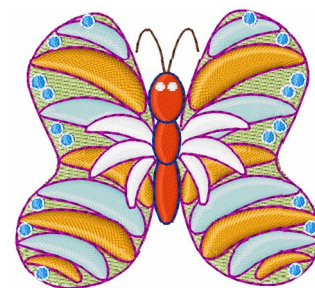

Name: Colorful Butterfly

SKU: WD02-JLA008772A

Brand: Windmill Designs

Unique Colors: 13 (11 color Stops)

Unique Colors

	Color Name (Color Code)	Manufacturer - Type
	Super White (1001) [No Color Selected]	madeira - rayon
	Dusty Lilac (1263) [No Color Selected]	madeira - rayon
	Crocus (286)	Exquisite - Polyester 1000m

Complete Color Sequence

#		Color Name (Color Code)	Manufacturer - Type
1		Super White (1001) [No Color Selected]	madeira - rayon
2		Super White (1001) [No Color Selected]	madeira - rayon
3		Crocus (286)	Exquisite - Polyester 1000m