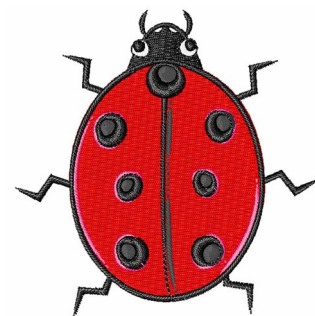

**Name:** Ladybug

**SKU:** WD02-JLA008771A

**Brand:** Windmill Designs

**Unique Colors:** 13 (5 color Stops)

## Unique Colors

	<b>Color Name (Color Code)</b>	<b>Manufacturer - Type</b>
	Super White (1001) [No Color Selected]	madeira - rayon
	Dusty Lilac (1263) [No Color Selected]	madeira - rayon
	Crocus (286)	Exquisite - Polyester 1000m