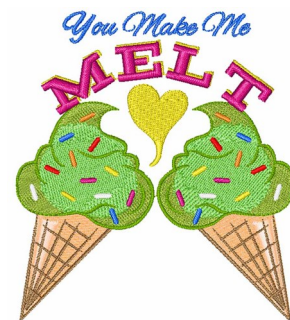

Name: You Make Me Melt Machine Embroidery Design

SKU: WD02-JLA008770D

Brand: Windmill Designs

Unique Colors: 13 (12 color Stops)

Unique Colors

	Color Name (Color Code)	Manufacturer - Type
	Super White (1001) [No Color Selected]	madeira - rayon
	Dusty Lilac (1263) [No Color Selected]	madeira - rayon
	Crocus (286)	Exquisite - Polyester 1000m

Complete Color Sequence

#		Color Name (Color Code)	Manufacturer - Type
1		Super White (1001) [No Color Selected]	madeira - rayon
2		Super White (1001) [No Color Selected]	madeira - rayon
3		Crocus (286)	Exquisite - Polyester 1000m