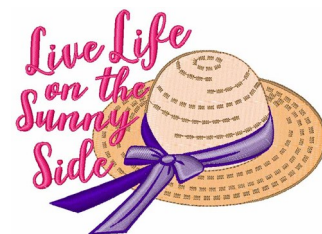

Name: The Sunny Side Machine Embroidery Design

SKU: WD02-JLA008763C

Brand: Windmill Designs

Unique Colors: 13 (6 color Stops)

Unique Colors

	Color Name (Color Code)	Manufacturer - Type
	Super White (1001) [No Color Selected]	madeira - rayon
	Dusty Lilac (1263) [No Color Selected]	madeira - rayon
	Crocus (286)	Exquisite - Polyester 1000m