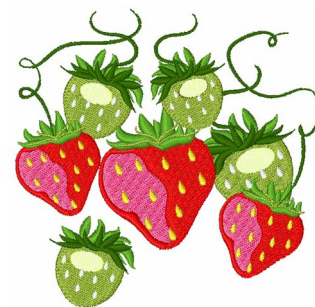

Name: Strawberries

SKU: WD02-JLA008761A

Brand: Windmill Designs

Unique Colors: 13 (9 color Stops)

Unique Colors

	Color Name (Color Code)	Manufacturer - Type
	Super White (1001) [No Color Selected]	madeira - rayon
	Dusty Lilac (1263) [No Color Selected]	madeira - rayon
	Crocus (286)	Exquisite - Polyester 1000m