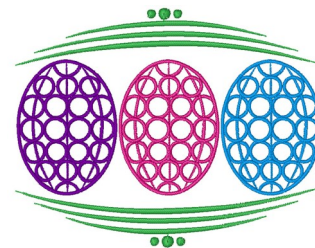

Name: Easter Eggs Machine Embroidery Design

SKU: WD02-JLA008745A

Brand: Windmill Designs

Unique Colors: 13 (4 color Stops)

Unique Colors

	Color Name (Color Code)	Manufacturer - Type
	Super White (1001) [No Color Selected]	madeira - rayon
	Dusty Lilac (1263) [No Color Selected]	madeira - rayon
	Crocus (286)	Exquisite - Polyester 1000m

Complete Color Sequence

#		Color Name (Color Code)	Manufacturer - Type
1		Super White (1001) [No Color Selected]	madeira - rayon
2		Super White (1001) [No Color Selected]	madeira - rayon
3		Crocus (286)	Exquisite - Polyester 1000m