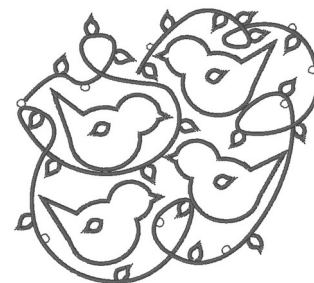

Name: Outline Birds

SKU: WD02-JLA008741A

Brand: Windmill Designs

Unique Colors: 13 (1 color Stops)

Unique Colors

	Color Name (Color Code)	Manufacturer - Type
	Super White (1001) [No Color Selected]	madeira - rayon
	Dusty Lilac (1263) [No Color Selected]	madeira - rayon
	Crocus (286)	Exquisite - Polyester 1000m

Complete Color Sequence

#		Color Name (Color Code)	Manufacturer - Type
1		Super White (1001) [No Color Selected]	madeira - rayon
2		Super White (1001) [No Color Selected]	madeira - rayon
3		Crocus (286)	Exquisite - Polyester 1000m