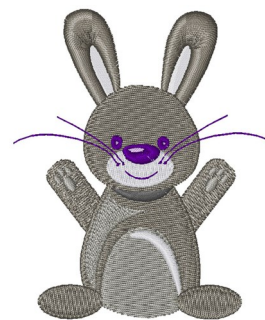

Name: Bunny Rabbit Machine Embroidery Design

SKU: WD02-JLA008738A

Brand: Windmill Designs

Unique Colors: 13 (10 color Stops)

Unique Colors

	Color Name (Color Code)	Manufacturer - Type
	Super White (1001) [No Color Selected]	madeira - rayon
	Dusty Lilac (1263) [No Color Selected]	madeira - rayon
	Crocus (286)	Exquisite - Polyester 1000m