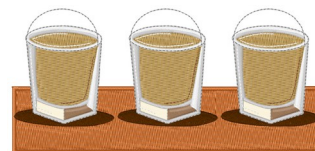

**Name:** Shot Glasses Machine Embroidery Design

**SKU:** WD02-JLA008732A

**Brand:** Windmill Designs

**Unique Colors:** 13 (25 color Stops)

## Unique Colors

	<b>Color Name (Color Code)</b>	<b>Manufacturer - Type</b>
	Super White (1001) [No Color Selected]	madeira - rayon
	Dusty Lilac (1263) [No Color Selected]	madeira - rayon
	Crocus (286)	Exquisite - Polyester 1000m

# Complete Color Sequence

#		Color Name (Color Code)	Manufacturer - Type
1		Super White (1001) [No Color Selected]	madeira - rayon
2		Super White (1001) [No Color Selected]	madeira - rayon
3		Crocus (286)	Exquisite - Polyester 1000m