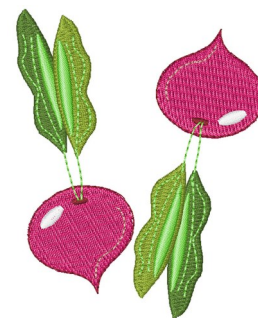

Name: Sugar Beets Machine Embroidery Design

SKU: WD02-JLA008730A

Brand: Windmill Designs

Unique Colors: 13 (8 color Stops)

Unique Colors

	Color Name (Color Code)	Manufacturer - Type
	Super White (1001) [No Color Selected]	madeira - rayon
	Dusty Lilac (1263) [No Color Selected]	madeira - rayon
	Crocus (286)	Exquisite - Polyester 1000m

Complete Color Sequence

#		Color Name (Color Code)	Manufacturer - Type
1		Super White (1001) [No Color Selected]	madeira - rayon
2		Super White (1001) [No Color Selected]	madeira - rayon
3		Crocus (286)	Exquisite - Polyester 1000m